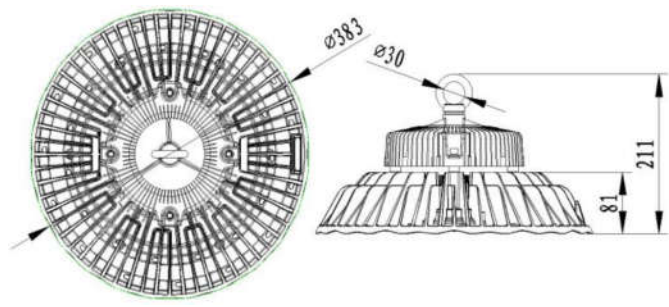

## Specifications

Model No.	SLHB01A100H	SLHB01A120H	SLHB01A150H	SLHB01A200H
Power Consumption	100W	120W	150W	200W
LED Type	Nichia SMD			
Luminous Flux up to	16000lm	19200lm	24000lm	32000lm
Efficacy up to	160 lm/W			
Correlated Color Temperature	5000K (3000K, 4000K optional)			
Color Rendering Index	Ra70 (Ra80 optional)			
Beam Angle	H00A02 H00B03 H00B04 H25201 H25202 H25203		H00A02 H00B03 H00B04 H53201 H53202 H53203	
Driver Type	Electronic - Constant Current (CC)			
Input Voltage	100-240 VAC / AC100-277V			
Power Factor	>0.92			>0.93
Frequency	50 / 60 Hz			
Surge Protection	2kV line-line, 4kV line-earth			
Product Dimension	Φ383x192mm			Φ383x211mm
Luminaire Net Weight (kg)	7.0±0.3			7.8±0.3
Material	Housing	Aluminum Alloy		
	Optics	PC cover		
Finish	Powder Coating			
Fixture Color	Black/White/Grey/Black Body & Red Front			
Protection Rating	IP65			
Mounting Option	Loop Hanging Ceiling Mounting Wall Mounting			
Operating Temperature	-30°C to + 50°C			
Life Time	>50,000Hrs (Ta=30°C@L70)			
Warranty	5 Years			
Intelligent Control Optional	Motion Sensor (Detection range: 15m high) (final code -Q)			
	ZigBee wireless control (final code -Z)			
	Emergency (final code -E)			
	DALI (final code -D)			
Accessory	1-10V dimming (final code -V)			
	non-adjustable bracket			
	pipe mounting bracket			
	safety chain (250mm chain, M8+M8 hook=340mm)			

## Photometry

## Mounting Options

Suspension mount

Bracket Mount

## Dimensions

100W - 120W - 150W

200W