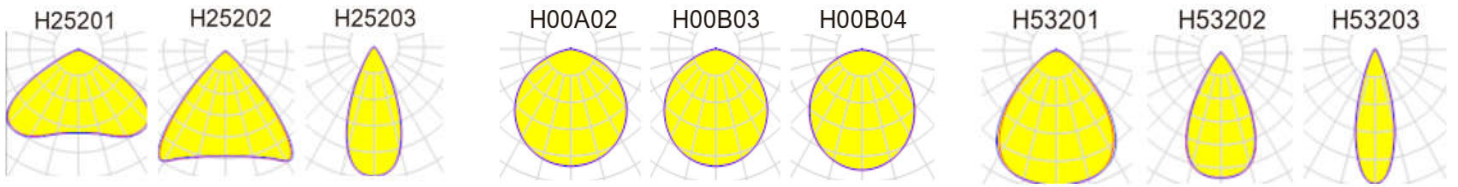

Photometry