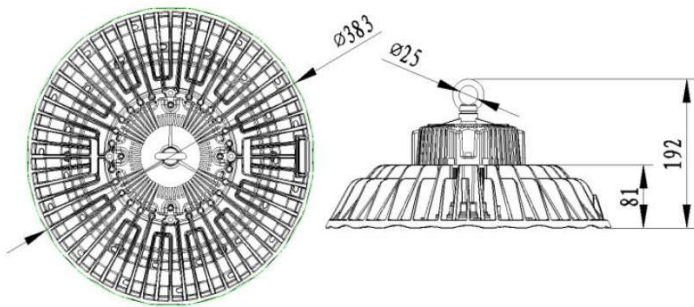

## Specifications

Model No.	SLHB01A100H	SLHB01A120H	SLHB01A150H	SLHB01A200H
Power Consumption	100W	120W	150W	200W
LED Type	Nichia SMD			
Luminous Flux up to	16000lm	19200lm	24000lm	32000lm
Efficacy up to	160 lm/W			
Correlated Color Temperature	5000K (3000K, 4000K optional)			
Color Rendering Index	Ra70 (Ra80 optional)			
Beam Angle	H00A02 H00B03 H00B04 H25201 H25202 H25203		H00A02 H00B03 H00B04 H53201 H53202 H53203	
Driver Type	Electronic - Constant Current (CC)			
Input Voltage	100-240 VAC / AC100-277V			
Power Factor	>0.92			>0.93
Frequency	50 / 60 Hz			
Surge Protection	2kV line-line, 4kV line-earth			
Product Dimension	Φ383x192mm			Φ383x211mm
Luminaire Net Weight (kg)	7.0±0.3			7.8±0.3
Material	Housing	Aluminum Alloy		
	Optics	PC cover		
Finish	Powder Coating			
Fixture Color	Black/White/Grey/Black Body & Red Front			
Protection Rating	IP65			
Mounting Option	Loop Hanging Ceiling Mounting Wall Mounting			
Operating Temperature	-30°C to + 50°C			
Life Time	>50,000Hrs (Ta=30°C@L70)			
Warranty	5 Years			
Intelligent Control Optional	Motion Sensor (Detection range: 15m high) (final code -Q)			
	ZigBee wireless control (final code -Z)			
	Emergency (final code -E)			
	DALI (final code -D)			
Accessory	1-10V dimming (final code -V)			
	non-adjustable bracket			
	pipe mounting bracket			
	safety chain (250mm chain, M8+M8 hook=340mm)			

## Photometry

## Mounting Options

Suspension mount

Bracket Mount

## Dimensions

100W - 120W - 150W

200W