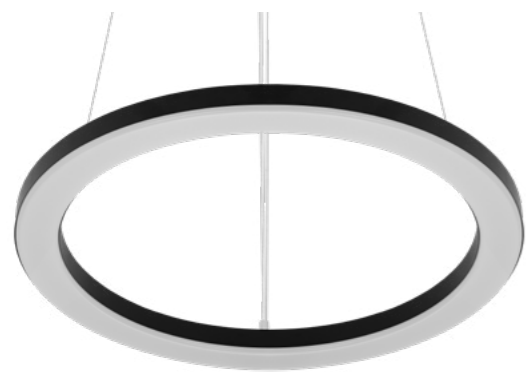

Light which sets the tone

Architectural and brand
lighting

SOLANTO

3100-6100 lm / 38-53 W / IP20

MULTI version: 2500-6100 lm / 30-53 W / IP20

SOLANTO

3100-6100 lm / 38-53 W / IP20

MULTI version: 2500-6100 lm / 30-53 W / IP20

We design modern luminaires that ensure optimal lighting of representative rooms, shopping malls, hotels and residences, while saving the energy at the same time.

SOLANTO

A very impressive suspended or surface-mounted luminaire, dedicated to interiors such as lobbies, receptions, shopping malls or showrooms. Smoothly fitting into the surroundings, it is also a perfect match for flats and apartments. The luminaire will be available in white or black as standard. The Multi versions will allow you to choose from 4 flux and power settings, which enhances versatility and functionality of the luminaire, while limiting the number of indices to the necessary minimum.